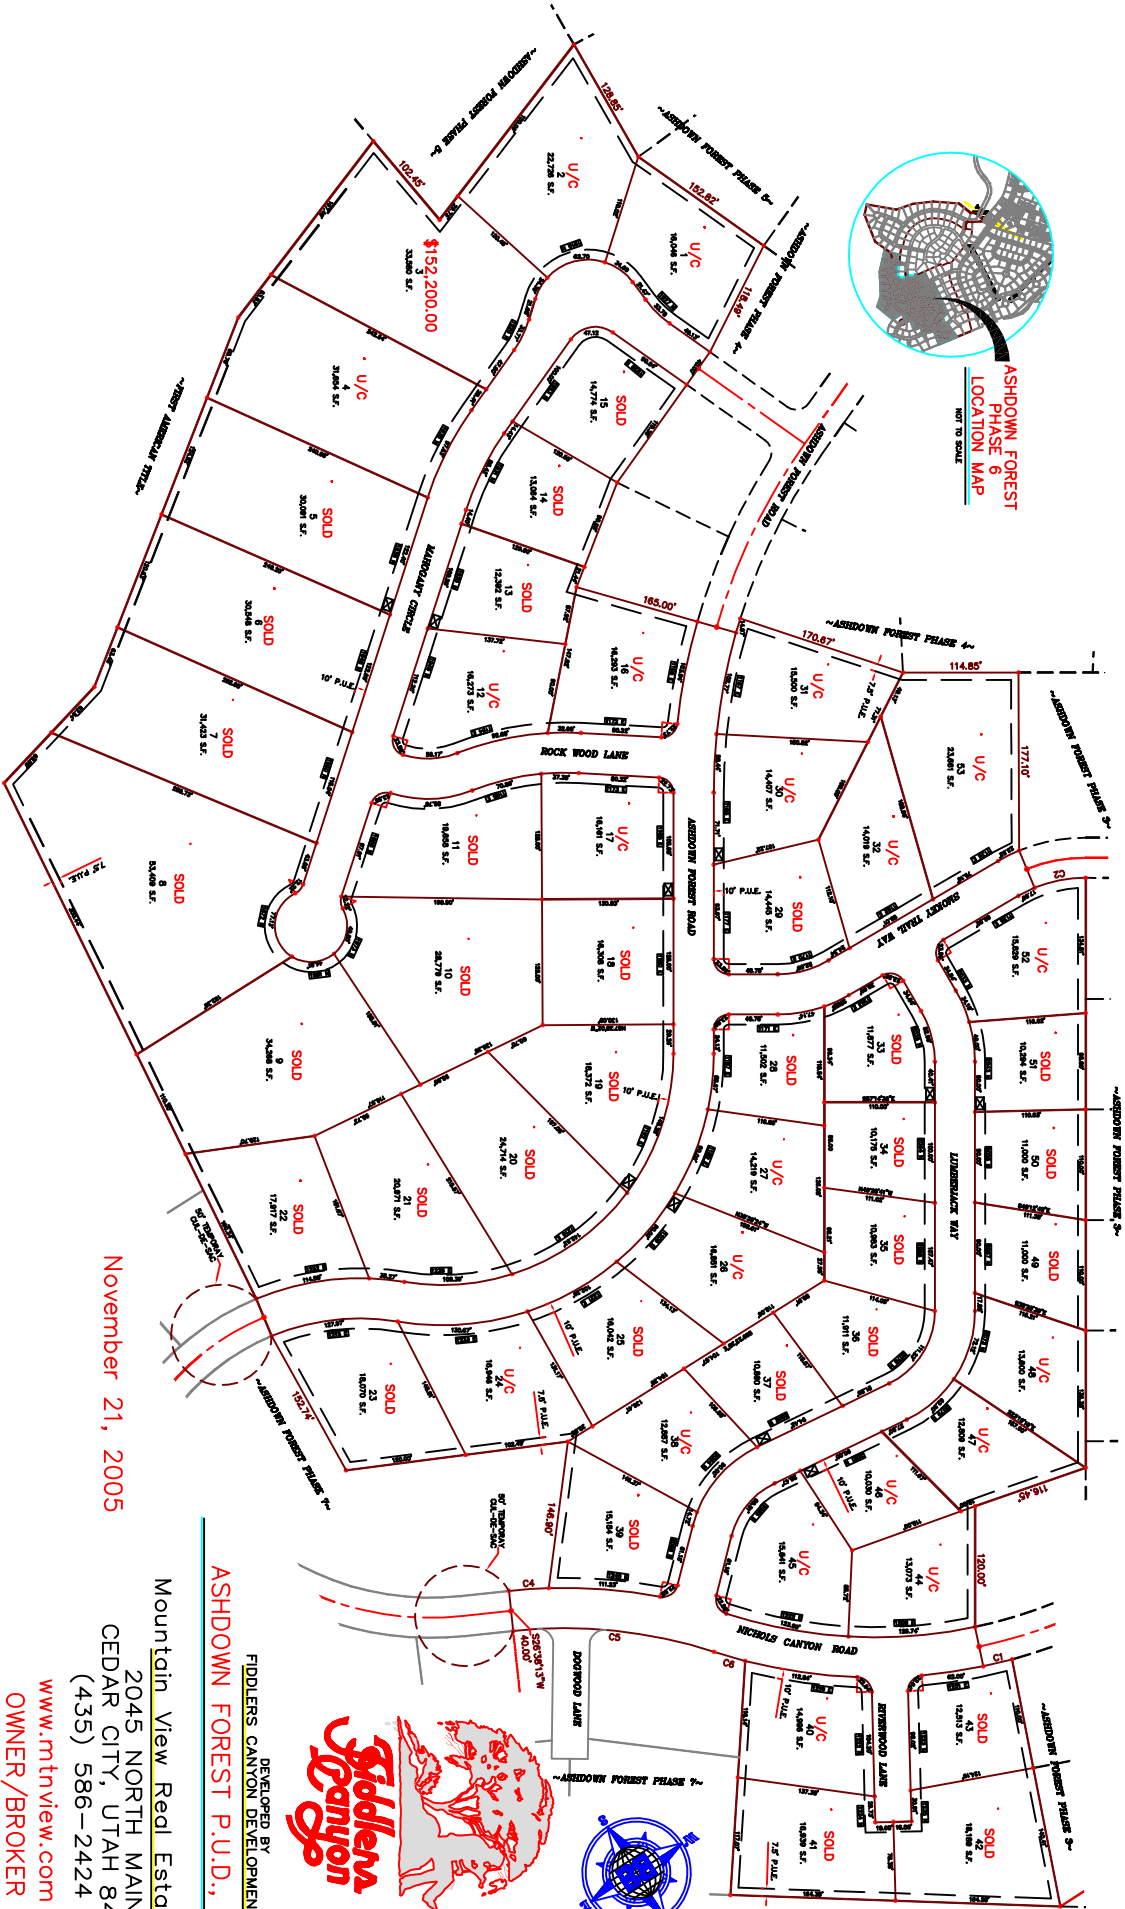

ASHDOWN FOREST
PHASE 6
LOCATION MAP

November 21, 2005

ASHDOWN FOREST P.U.D., PHASE 6

DEVELOPED BY
FIDDLERS CANYON DEVELOPMENT LTD.

Mountain View Real Estate, Inc.

2045 NORTH MAIN
CEDAR CITY, UTAH 84720
(435) 586-2424
www.mtnview.com
OWNER/BROKER