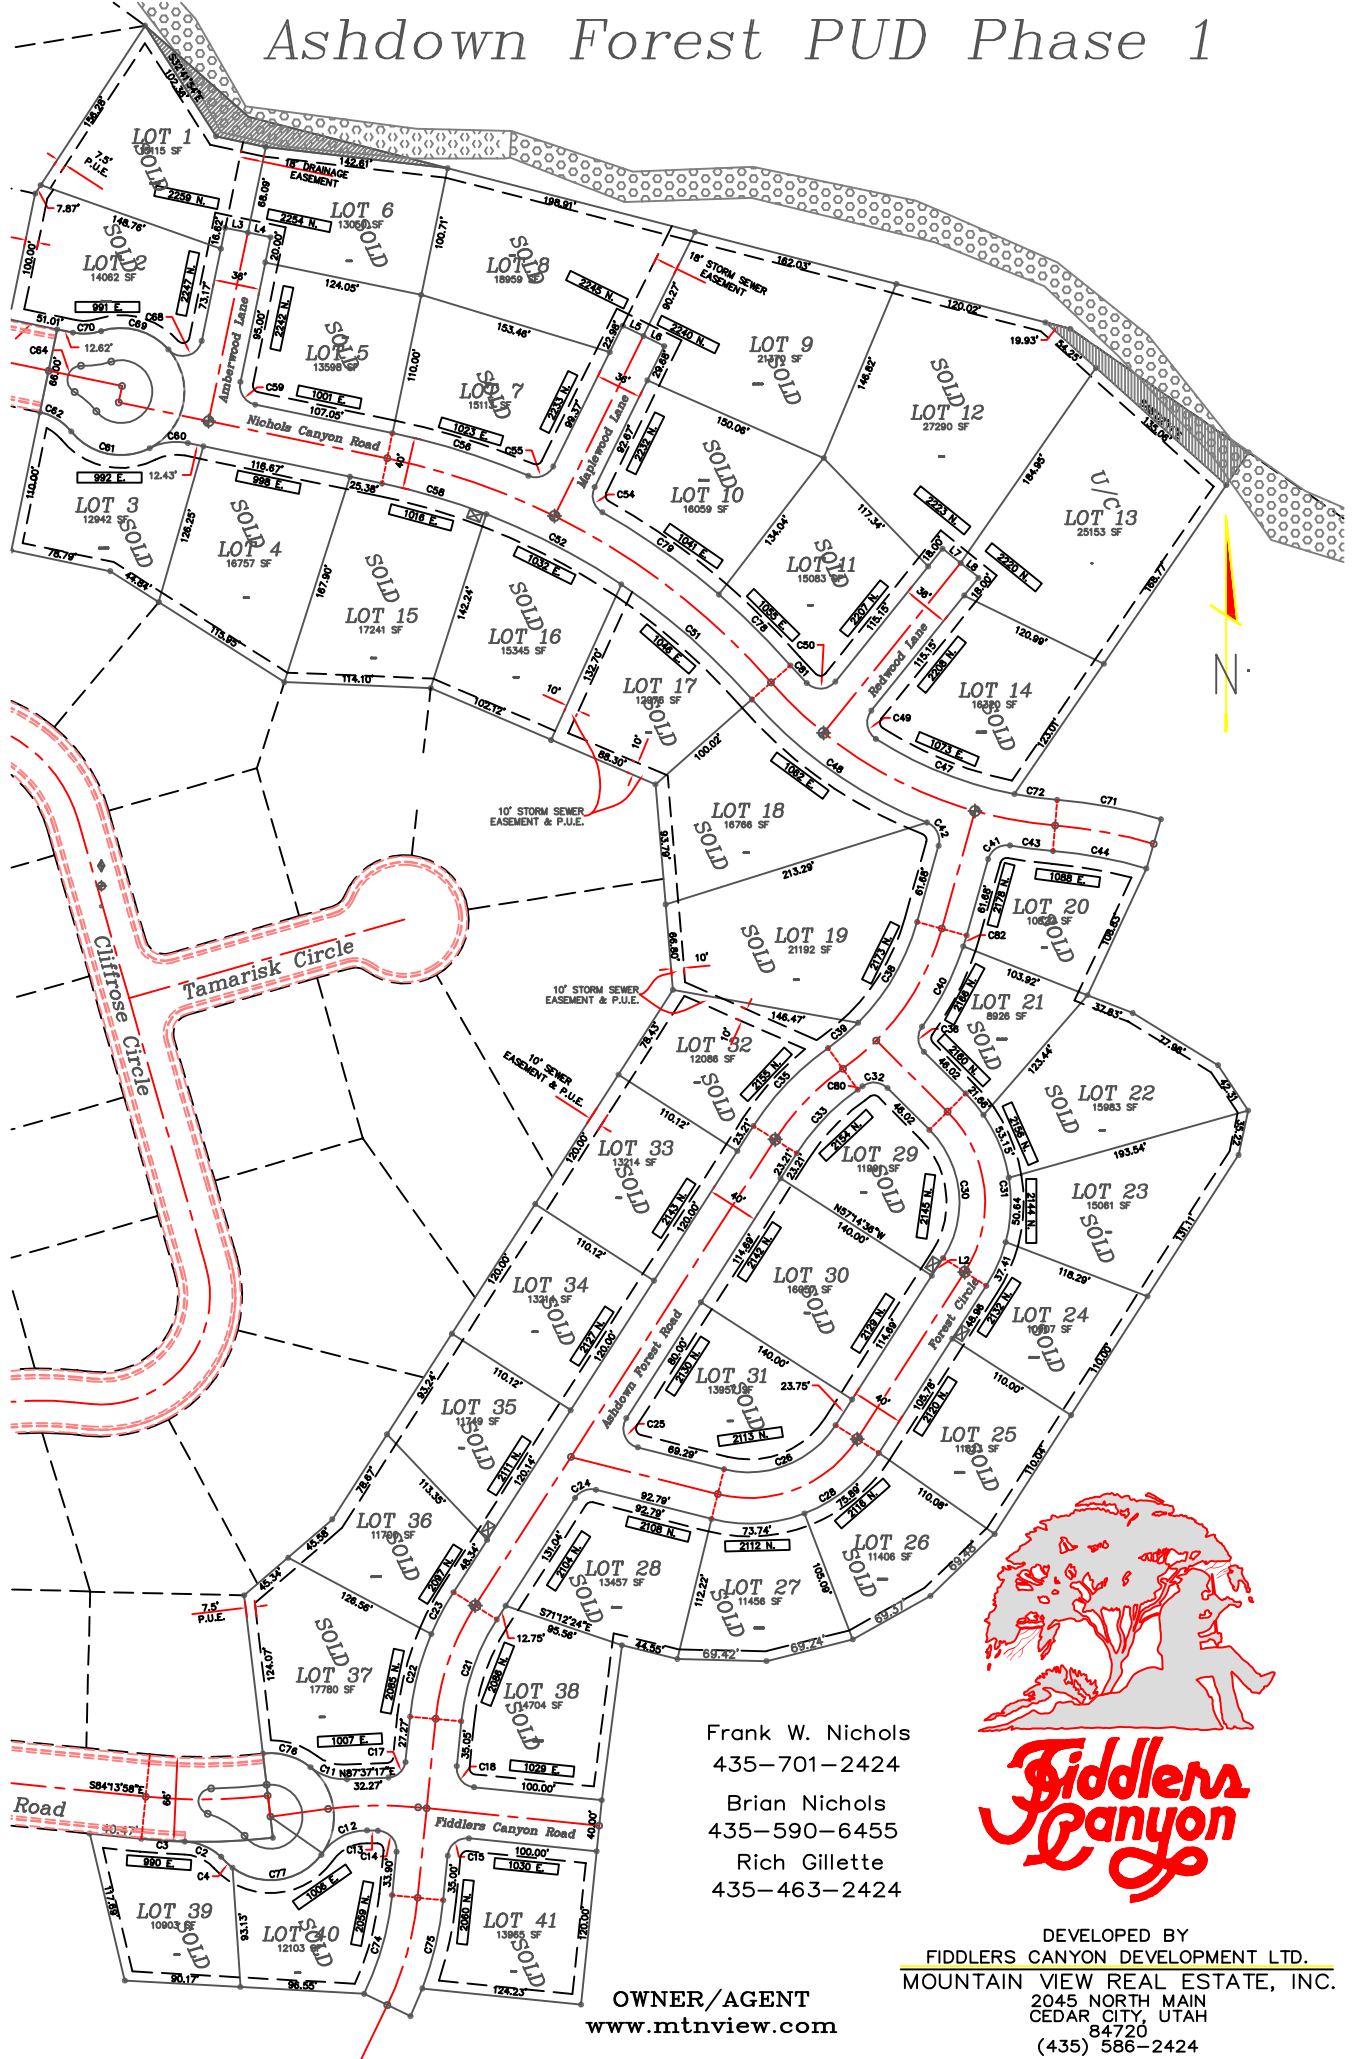

Ashdown Forest PUD Phase 1

Frank W. Nichols
435-701-2424
Brian Nichols
435-590-6455
Rich Gillette
435-463-2424

OWNER/AGENT
www.mtnview.com

DEVELOPED BY
FIDDLERS CANYON DEVELOPMENT LTD.
MOUNTAIN VIEW REAL ESTATE, INC.
2045 NORTH MAIN
CEDAR CITY, UTAH
84720
(435) 586-2424